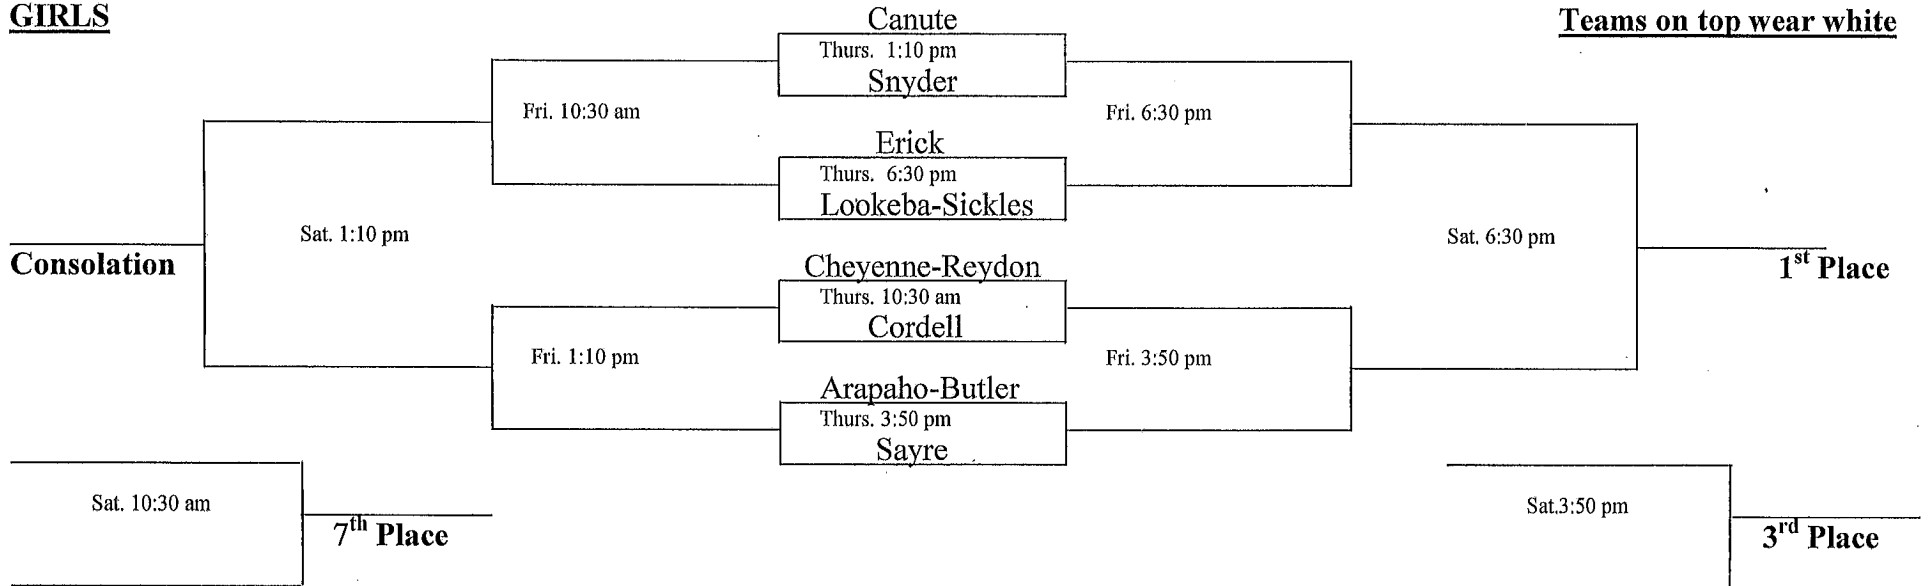

WESTERN
EQUIPMENT

JOHN DEERE

WESTERN EQUIPMENT CLASSIC TOURNAMENT @ ARAPAHO

January 4-6, 2018

GIRLS

Teams on top wear white

BOYS

Teams on top wear white