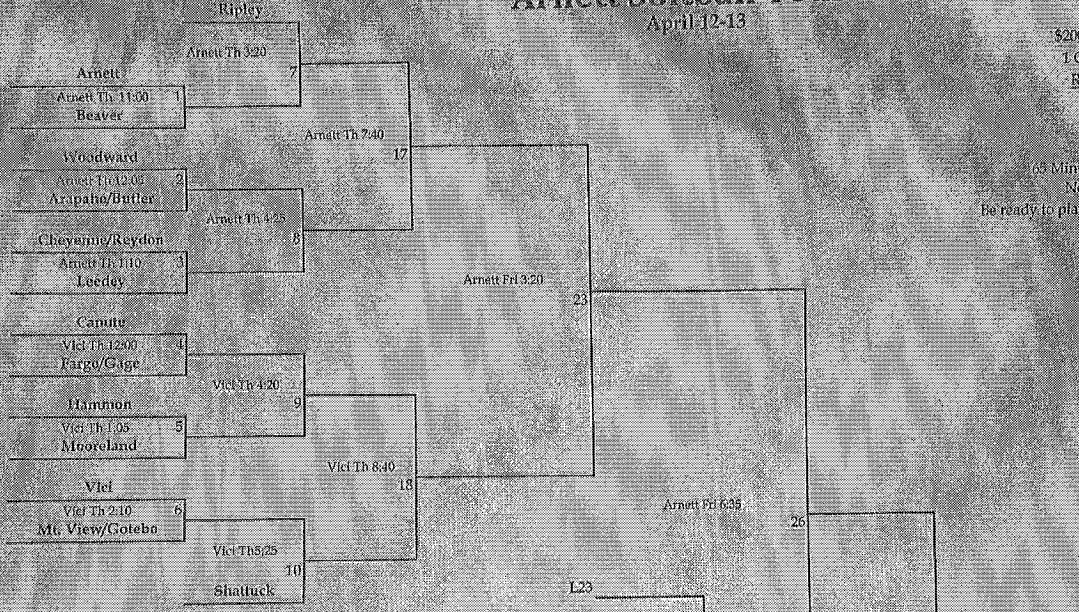

Arnett Softball Tournament

April 12-13

\$200 Entry Fee
 1 Game Ball
 Run Rule
 12.3
 10.4
 8.5
 65 Minute time limit
 No infield
 Be ready to play when field is ready

Winner's Bracket

Loser's Bracket