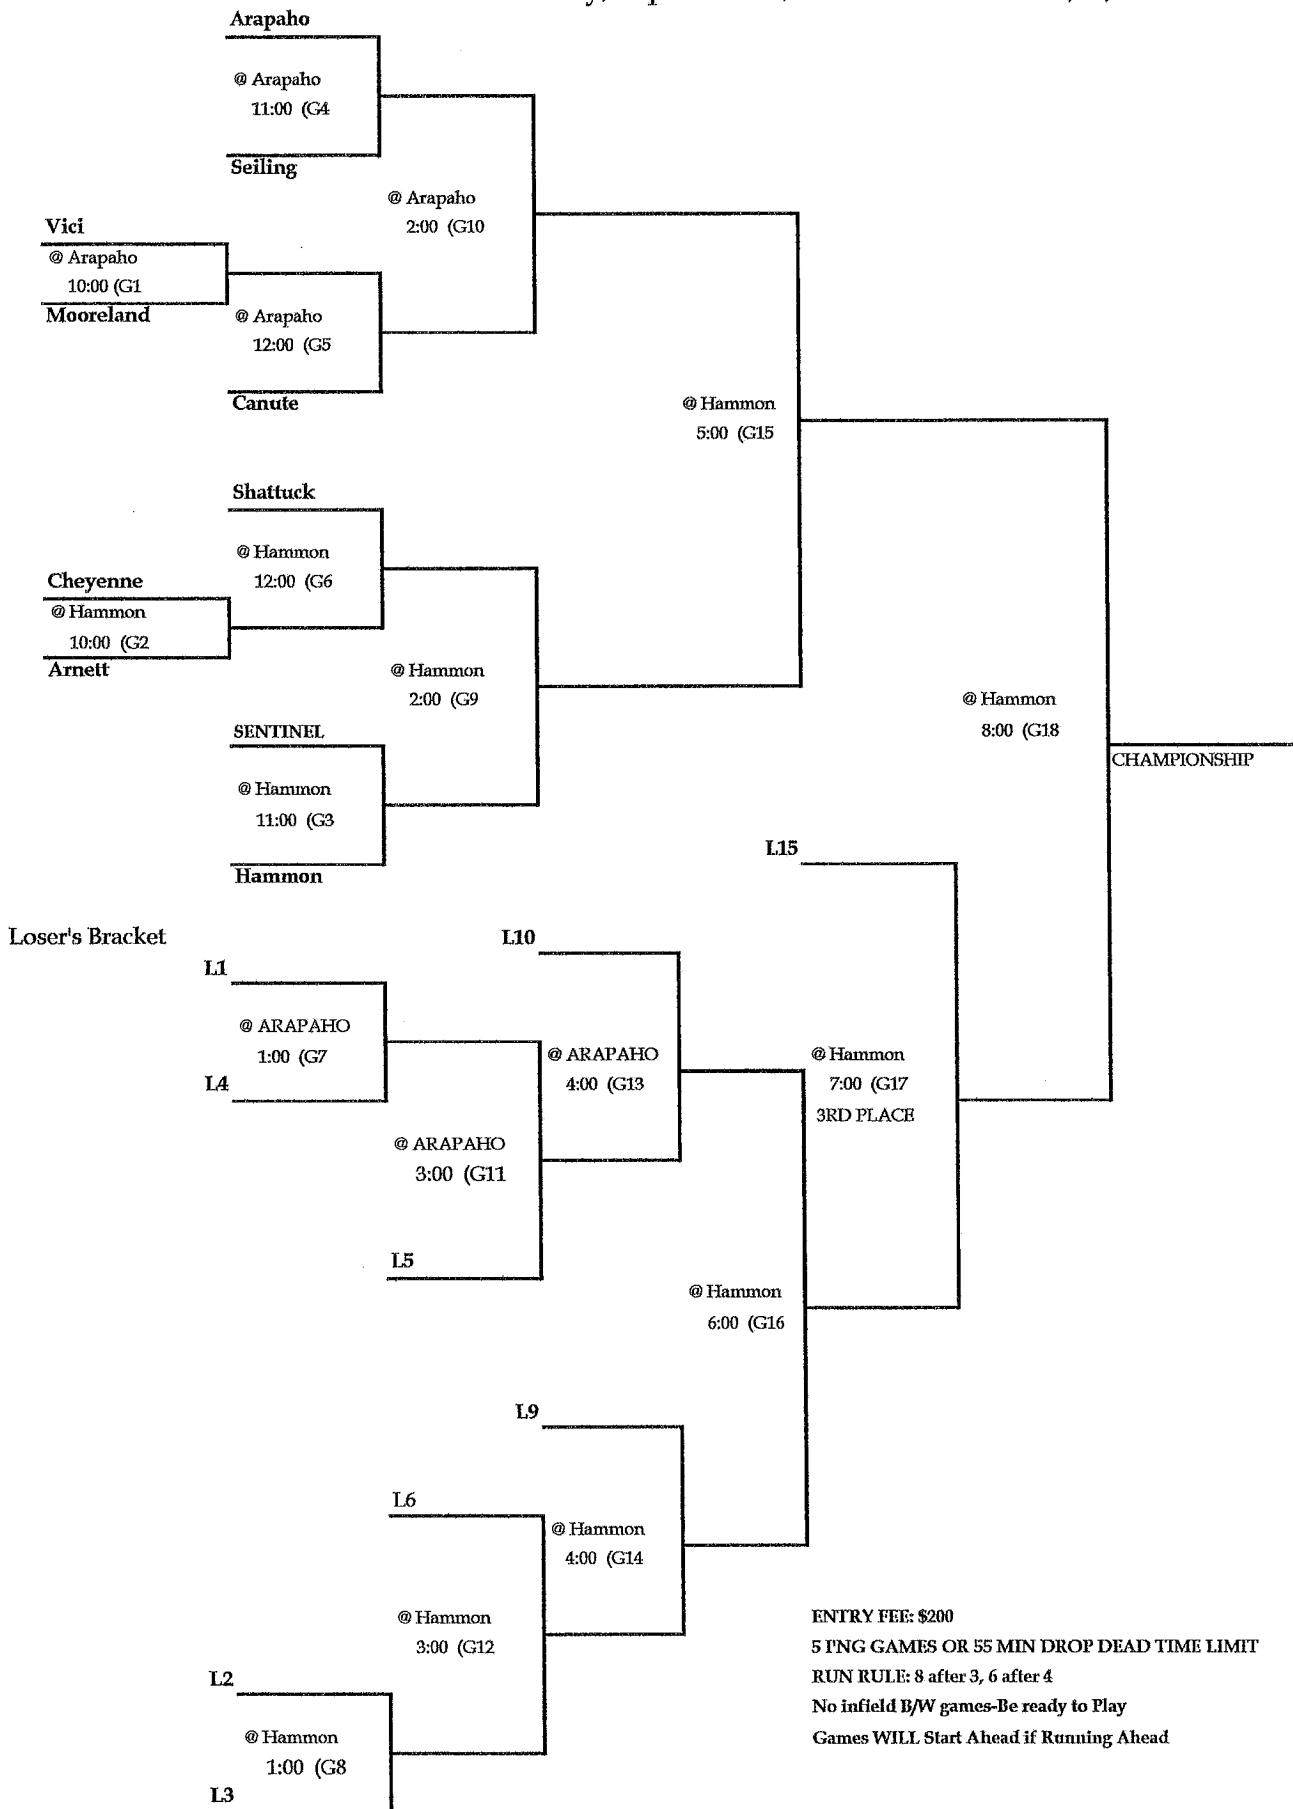

HAMMON JH LADY WARRIOR FALL CLASSIC

Thursday, September 7, 2017

REVISED 8/29/17

ENTRY FEE: \$200
 5 PNG GAMES OR 55 MIN DROP DEAD TIME LIMIT
 RUN RULE: 8 after 3, 6 after 4
 No infield B/W games-Be ready to Play
 Games WILL Start Ahead if Running Ahead