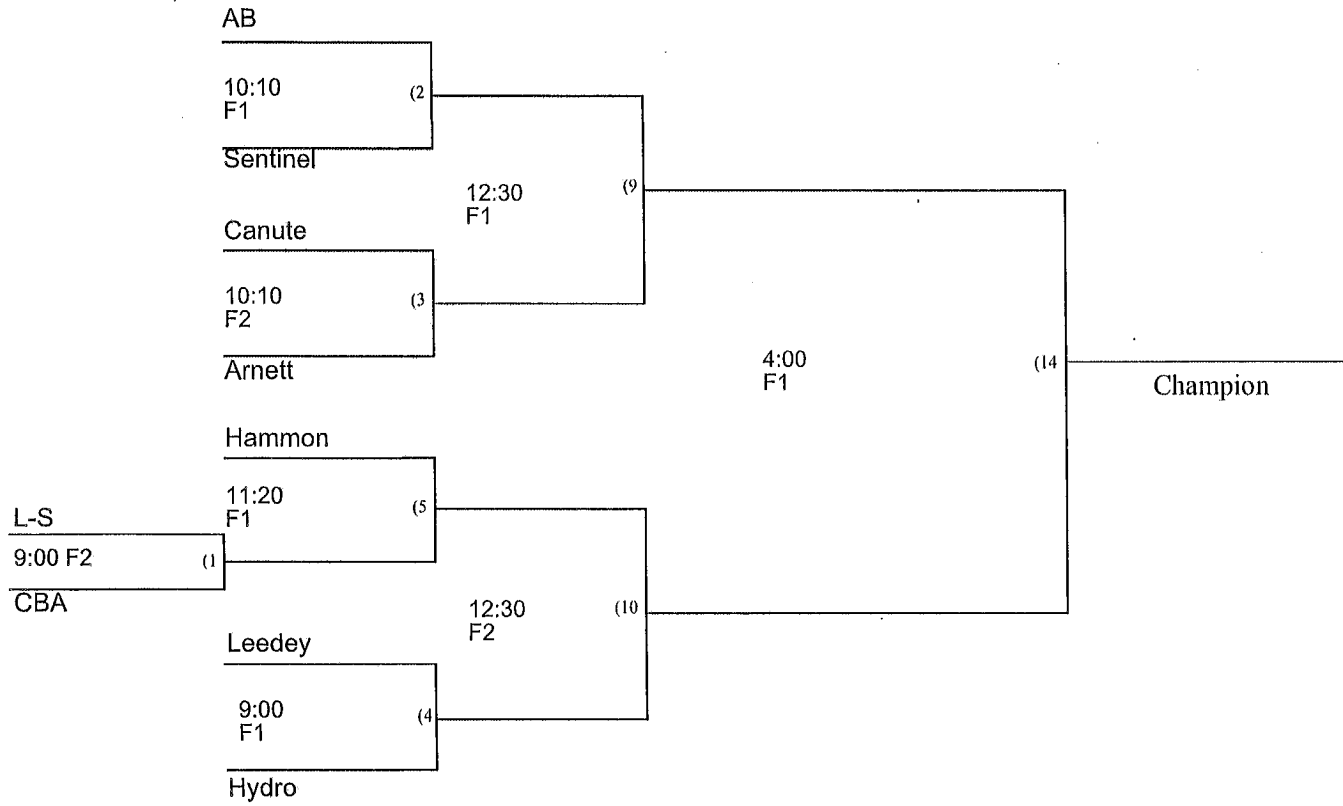

Rockin' R JH Tournament

Entry Fee-\$150
 1 Game Ball
 60 Min time limit
 Run Rule:
 10 after 3
 8 after 4

Consolation Bracket